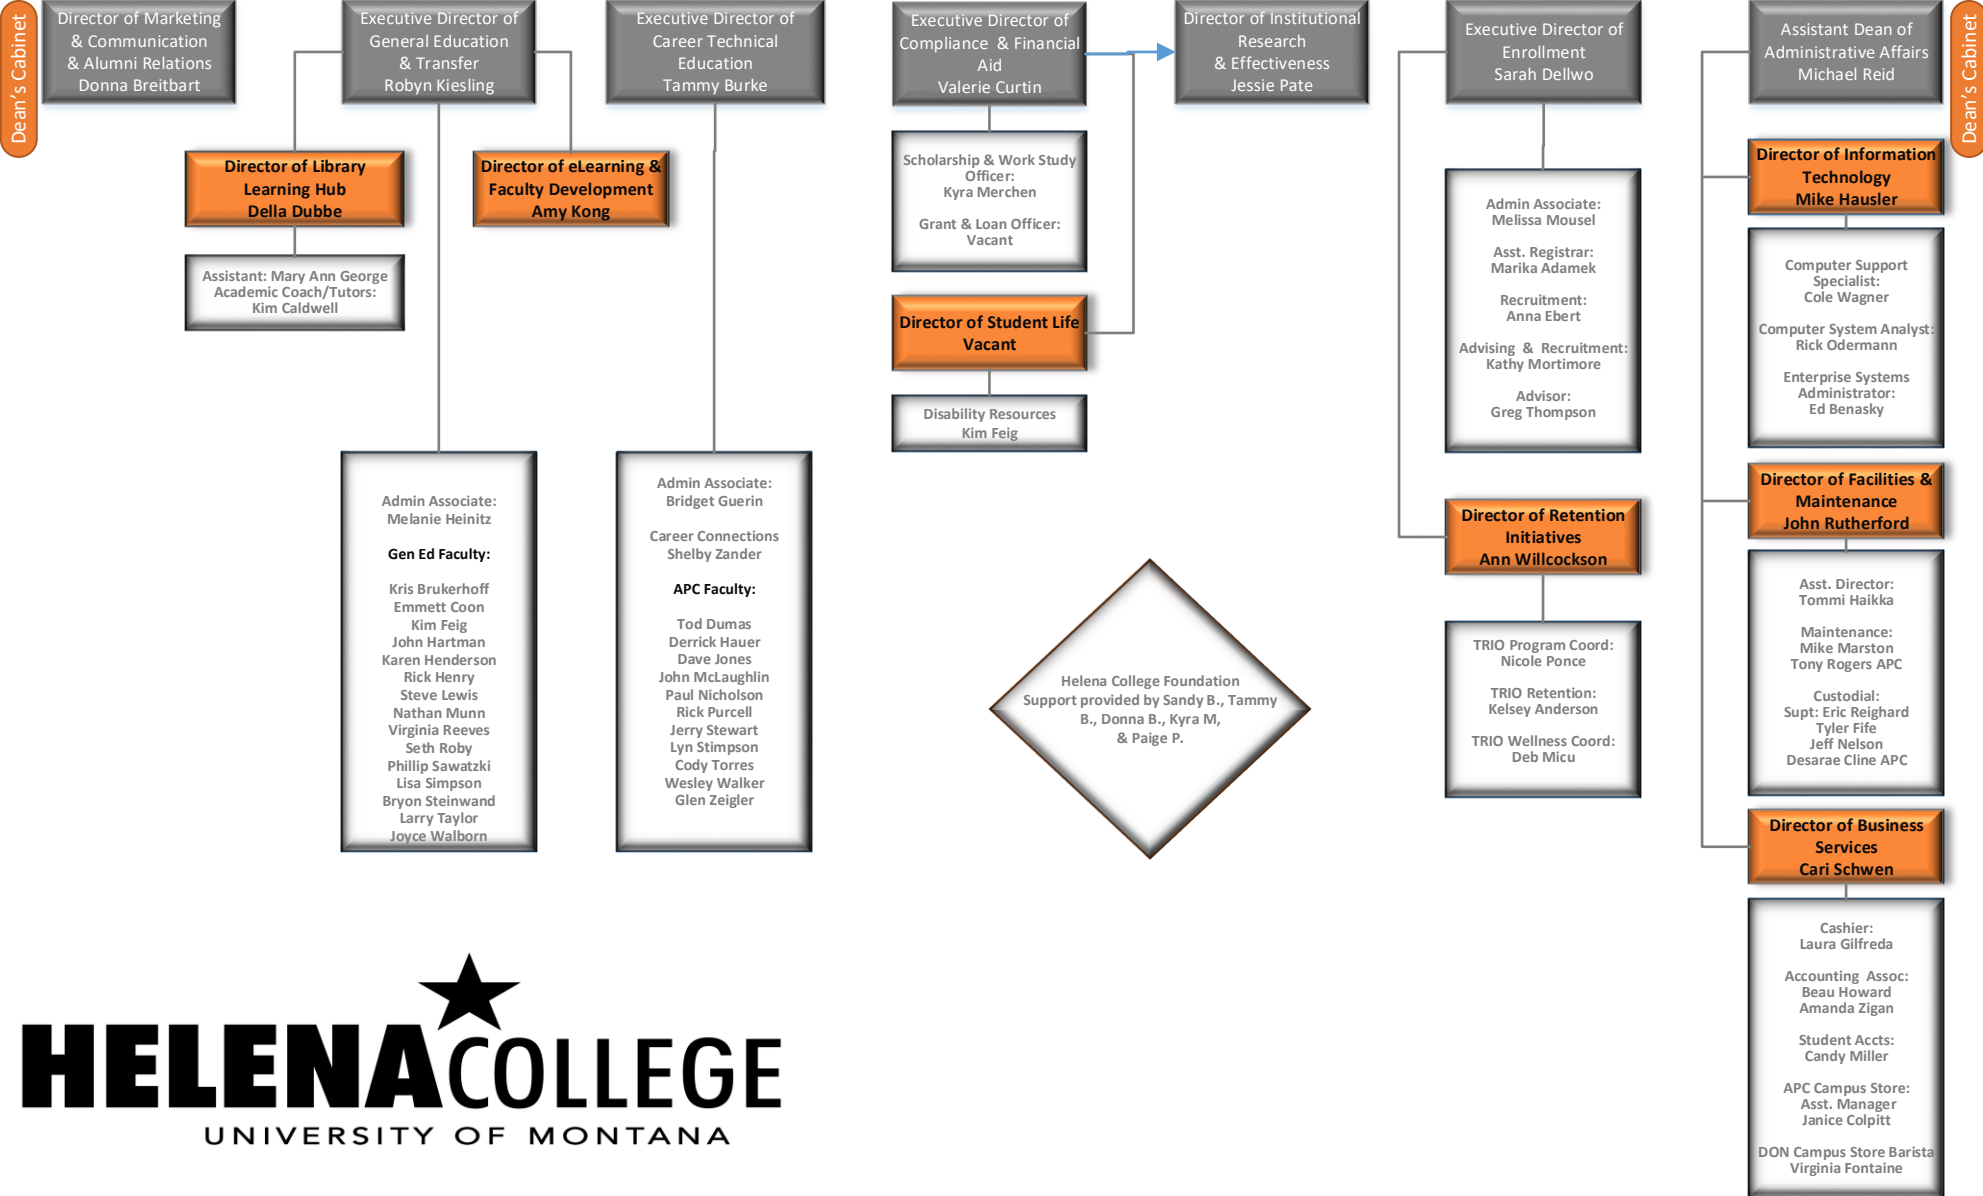

Helena College of the University of Montana
Organizational Chart

Helena College Dean/CEO
Sandy Bauman

Helena College Dean/CEO

Helena College Foundation
Support provided by Sandy B., Tammy B., Donna B., Kyra M., & Paige P.