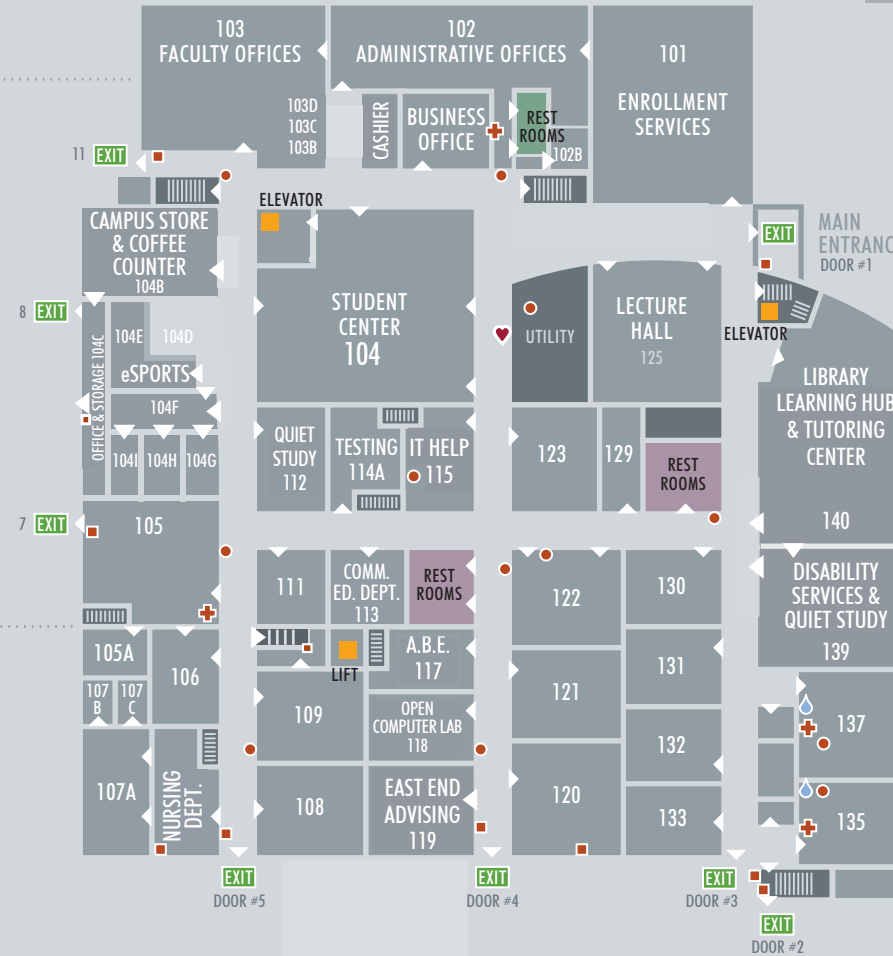

DONALDSON CAMPUS, 1115 NORTH ROBERTS

## UPPER LEVEL

## MAIN LEVEL

## LOWER LEVEL

- FIRE EXTINGUISHER
  - FIRE ALARM PULL
  - + FIRST AID STATION
  - 💧 EYEWASH STATION
  - NON-HANDICAPPED ACCESSIBLE AREA
  - ♥ A.E.D.
- NORTH ▶