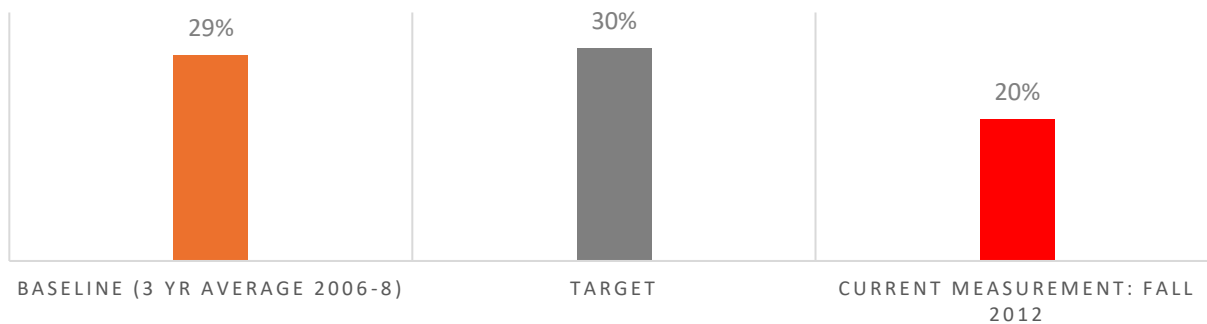

2016 Helena College Performance Indicator Dashboard

STUDENTS RECEIVING GRANTS & SCHOLARSHIPS

RETENTION RATE: ENTERING STUDENTS RETURNING SUBSEQUENT FALL SEMESTER

ANNUAL DEGREE COMPLETIONS

GRADUATION RATE: ENTERING STUDENTS GRADUATING WITHIN 3 YEARS