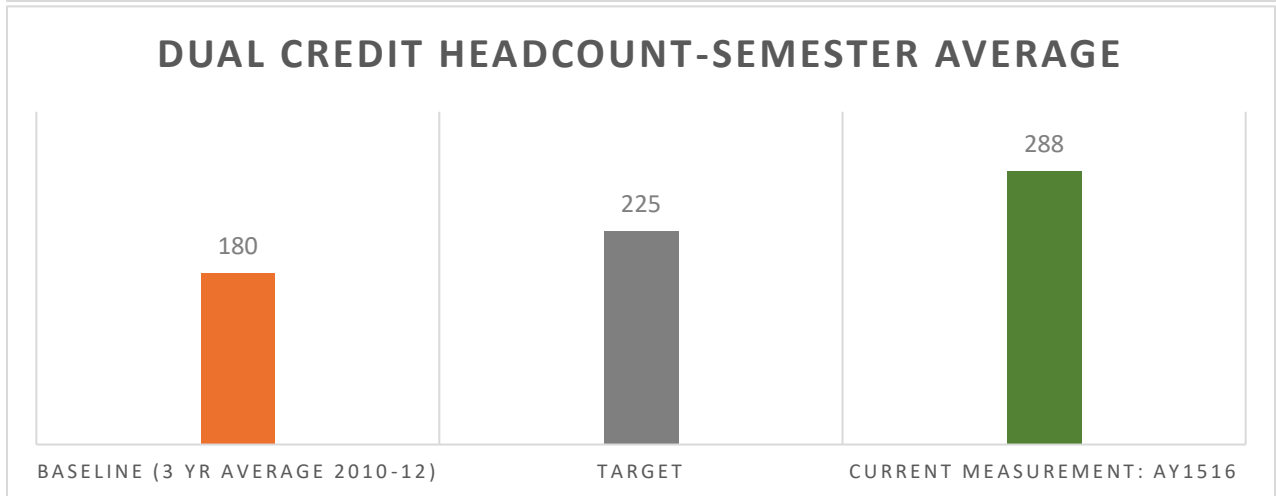

2016 Helena College Performance Indicator Dashboard

STUDENTS RECEIVING GRANTS & SCHOLARSHIPS

RETENTION RATE: ENTERING STUDENTS RETURNING SUBSEQUENT FALL SEMESTER

ANNUAL DEGREE COMPLETIONS

GRADUATION RATE: ENTERING STUDENTS GRADUATING WITHIN 3 YEARS