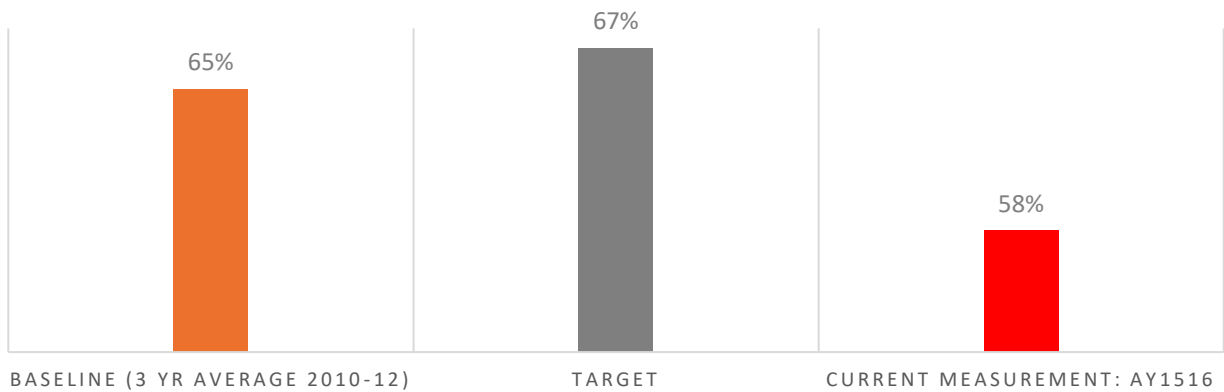

2016 Helena College Performance Indicator Dashboard

STUDENTS RECEIVING GRANTS & SCHOLARSHIPS

RETENTION RATE: ENTERING STUDENTS RETURNING SUBSEQUENT FALL SEMESTER

ANNUAL DEGREE COMPLETIONS

GRADUATION RATE: ENTERING STUDENTS GRADUATING WITHIN 3 YEARS