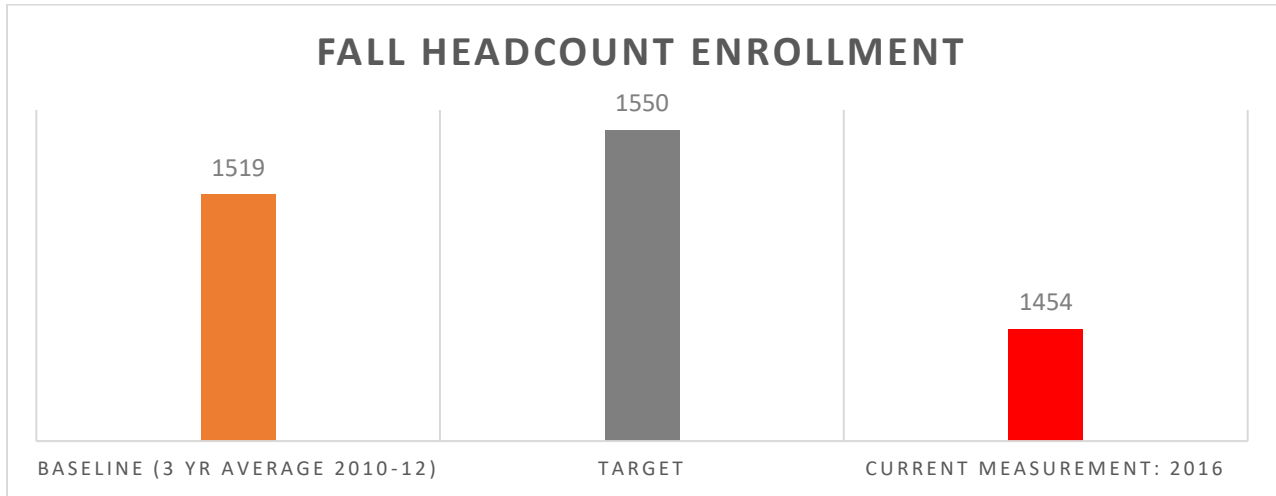

2016 Helena College Performance Indicator Dashboard

STUDENTS RECEIVING GRANTS & SCHOLARSHIPS

RETENTION RATE: ENTERING STUDENTS RETURNING SUBSEQUENT FALL SEMESTER

ANNUAL DEGREE COMPLETIONS

GRADUATION RATE: ENTERING STUDENTS GRADUATING WITHIN 3 YEARS