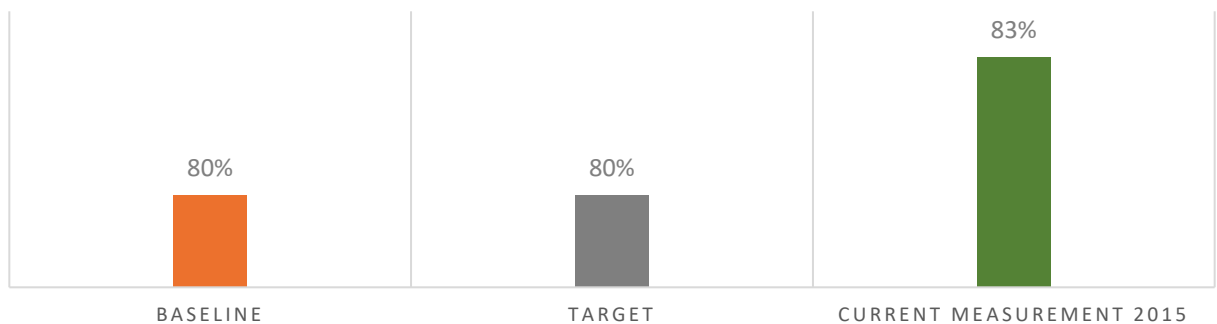

ANNUAL ONLINE COURSE COMPLETION RATE

ANNUAL DEVELOPMENTAL MATH COURSE COMPLETION RATE

ANNUAL DEVELOPMENTAL WRITING COURSE COMPLETION RATE

DEVELOPMENTAL STUDENTS COMPLETING COLLEGE LEVEL MATH WITHIN 2 YEARS

DEVELOPMENTAL STUDENTS COMPLETING COLLEGE LEVEL WRITING WITHIN 2 YEARS

**TRANSFER RATE: ENTERING STUDENTS
ENROLLING AT 4 YR COLLEGE/UNIVERSITY
WITHIN 3 YEARS**

**TRANSFER STUDENTS EARNING GOOD
ACADEMIC STANDING AFTER 1ST TERM AT 4 YR**