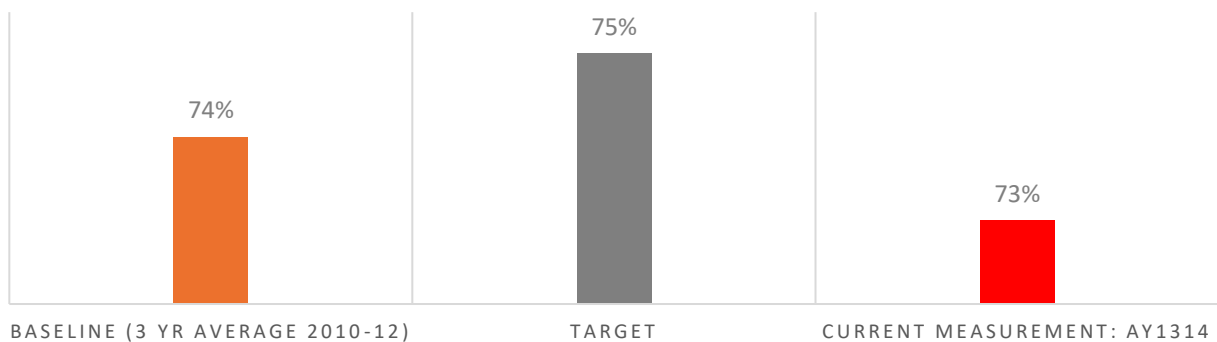

**EMPLOYED IN FIELD OF STUDY FOLLOWING
GRADUATION**