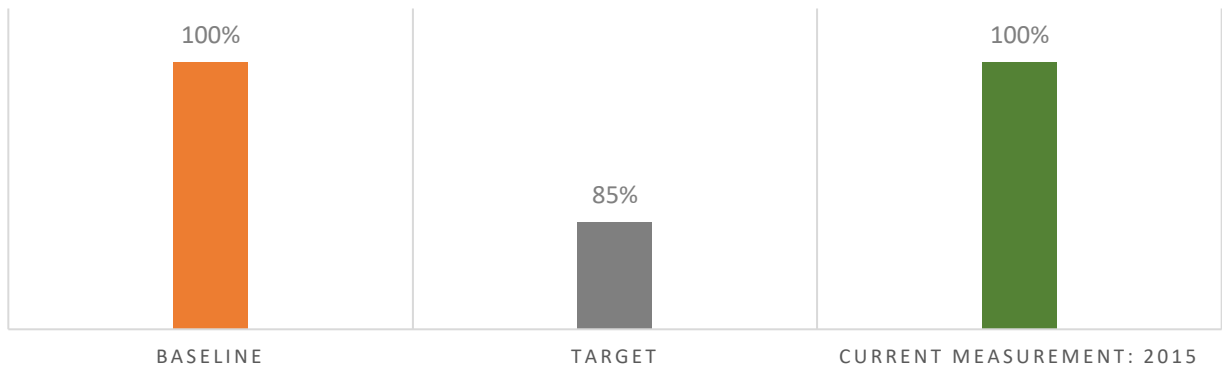

**PROFESSIONAL LICENSE PASS RATES:
AVIATION MAINTENANCE**