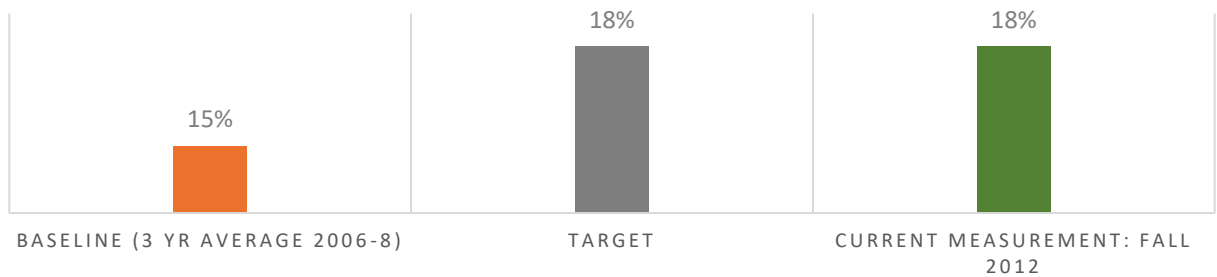

DEVELOPMENTAL STUDENTS COMPLETING COLLEGE LEVEL WRITING WITHIN 2 YEARS

**TRANSFER RATE: ENTERING STUDENTS
ENROLLING AT 4 YR COLLEGE/UNIVERSITY
WITHIN 3 YEARS**

**TRANSFER STUDENTS EARNING GOOD
ACADEMIC STANDING AFTER 1ST TERM AT 4 YR**