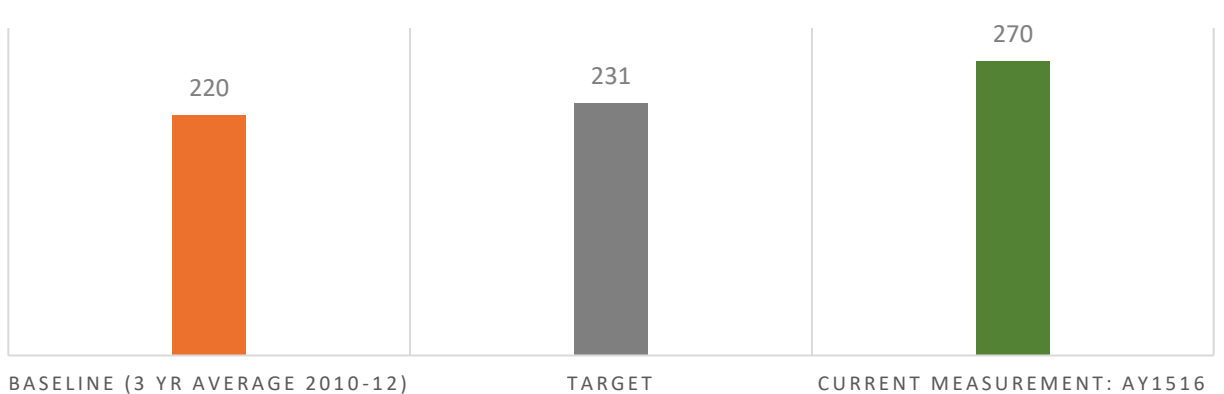

2016 Helena College Performance Indicator Dashboard

STUDENTS RECEIVING GRANTS & SCHOLARSHIPS

RETENTION RATE: ENTERING STUDENTS RETURNING SUBSEQUENT FALL SEMESTER

ANNUAL DEGREE COMPLETIONS

GRADUATION RATE: ENTERING STUDENTS GRADUATING WITHIN 3 YEARS