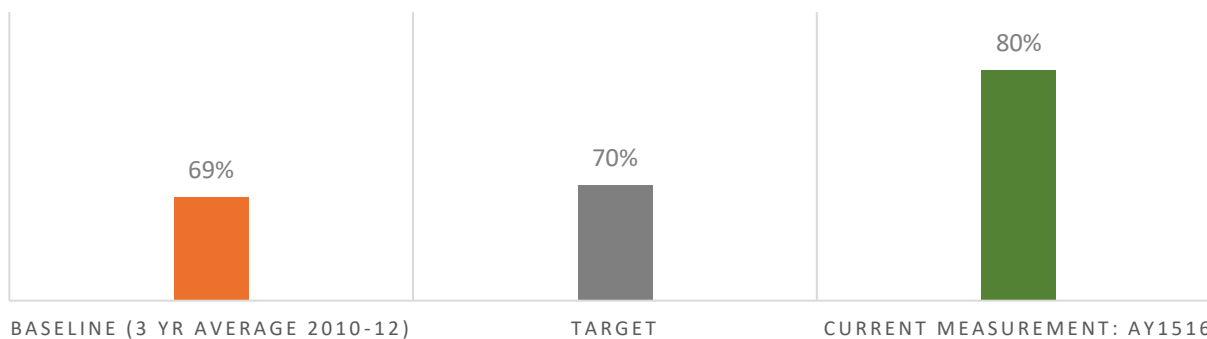

ANNUAL DEVELOPMENTAL MATH COURSE COMPLETION RATE