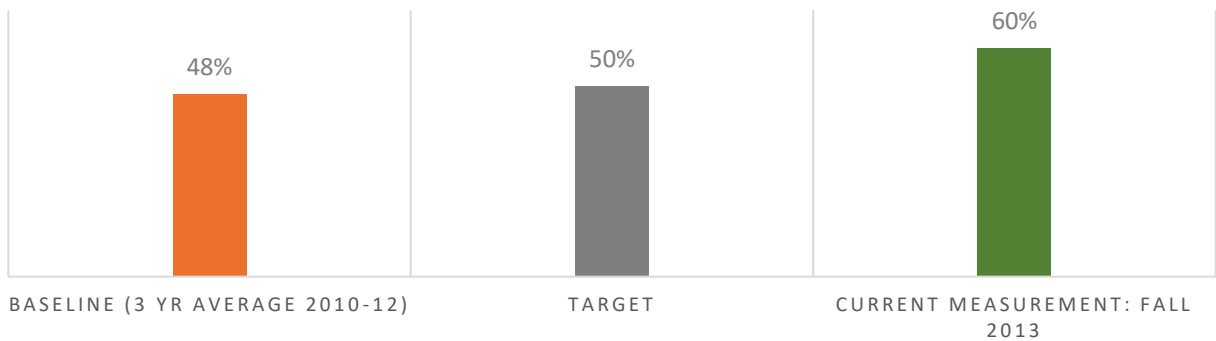

DEVELOPMENTAL STUDENTS COMPLETING COLLEGE LEVEL WRITING WITHIN 2 YEARS

**TRANSFER RATE: ENTERING STUDENTS
ENROLLING AT 4 YR COLLEGE/UNIVERSITY
WITHIN 3 YEARS**

**TRANSFER STUDENTS EARNING GOOD
ACADEMIC STANDING AFTER 1ST TERM AT 4 YR**