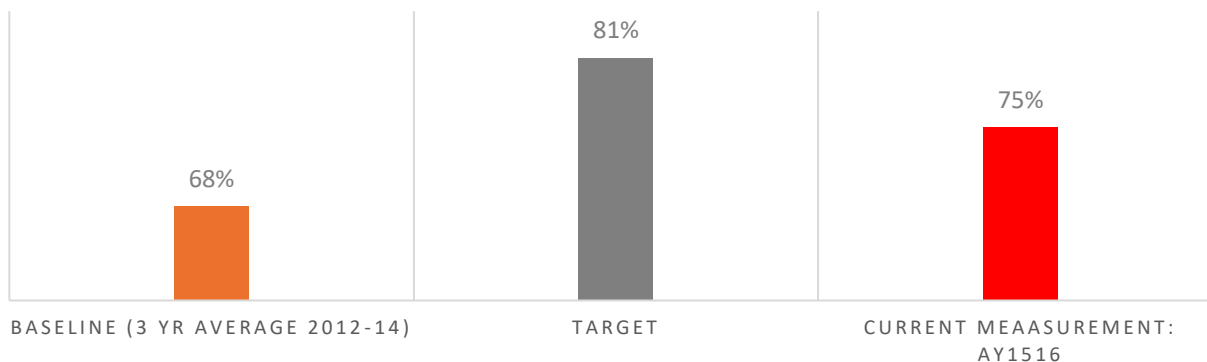

ANNUAL ONLINE COURSE COMPLETION RATE