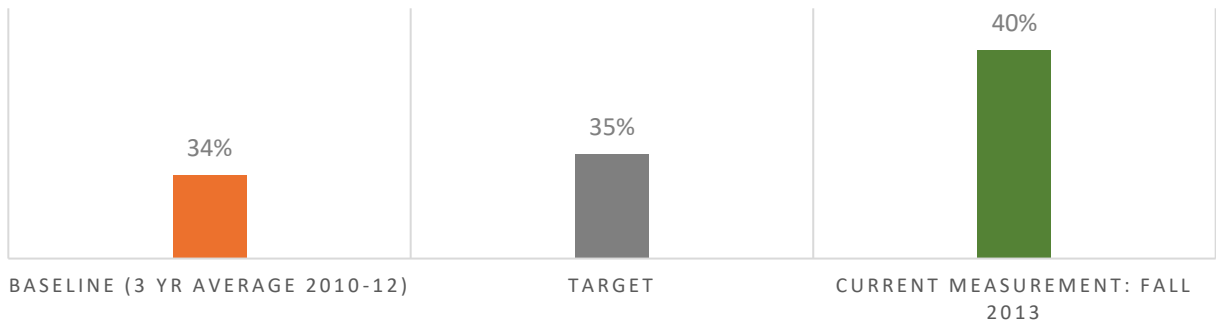

DEVELOPMENTAL STUDENTS COMPLETING COLLEGE LEVEL WRITING WITHIN 2 YEARS

**TRANSFER RATE: ENTERING STUDENTS
ENROLLING AT 4 YR COLLEGE/UNIVERSITY
WITHIN 3 YEARS**

**TRANSFER STUDENTS EARNING GOOD
ACADEMIC STANDING AFTER 1ST TERM AT 4 YR**