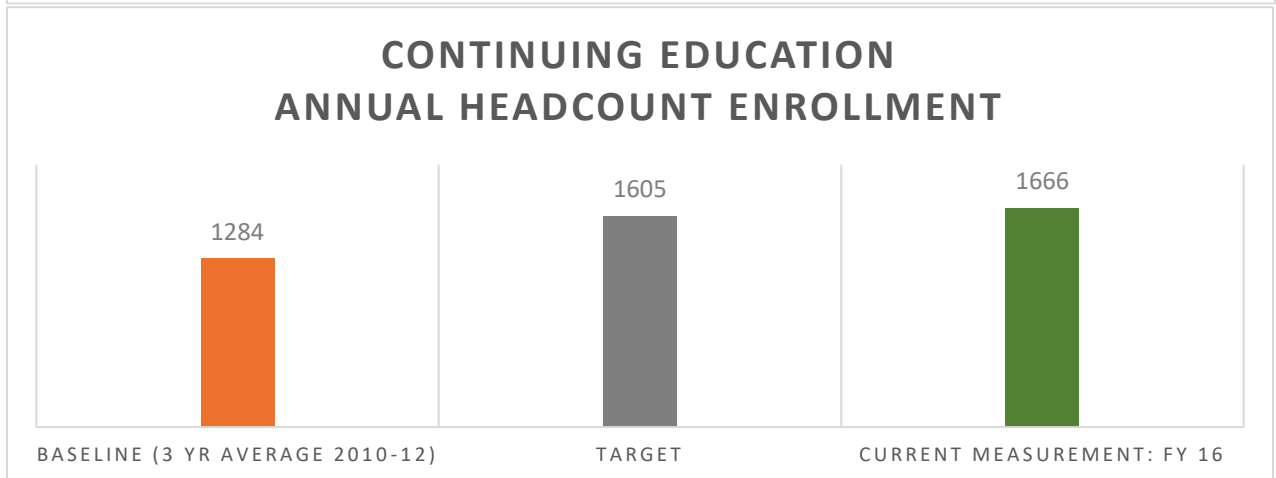

2016 Helena College Performance Indicator Dashboard

STUDENTS RECEIVING GRANTS & SCHOLARSHIPS

RETENTION RATE: ENTERING STUDENTS RETURNING SUBSEQUENT FALL SEMESTER

ANNUAL DEGREE COMPLETIONS

GRADUATION RATE: ENTERING STUDENTS GRADUATING WITHIN 3 YEARS