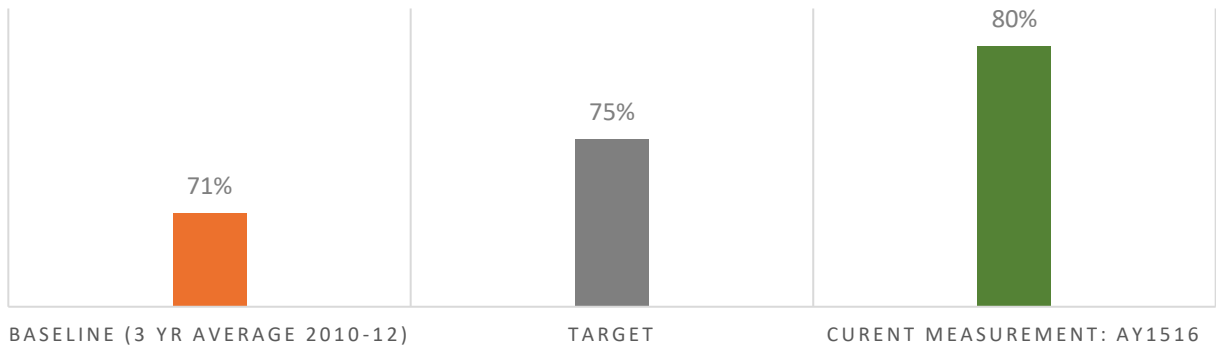

ANNUAL DEVELOPMENTAL WRITING COURSE COMPLETION RATE