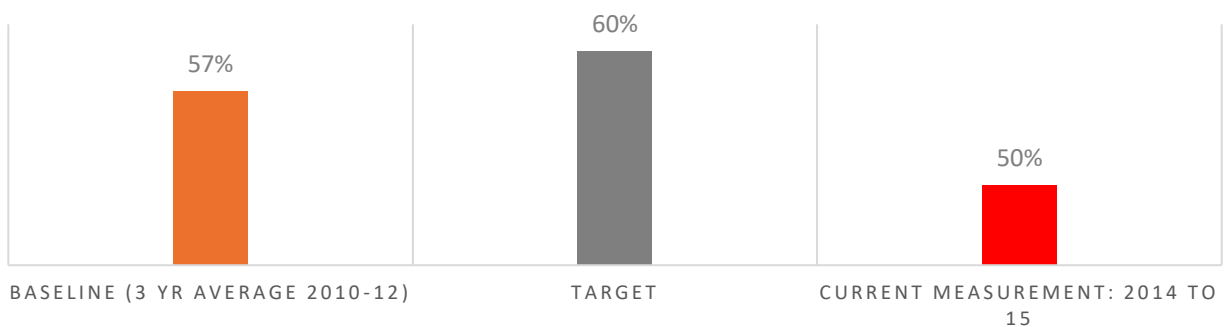

2016 Helena College Performance Indicator Dashboard

STUDENTS RECEIVING GRANTS & SCHOLARSHIPS

RETENTION RATE: ENTERING STUDENTS RETURNING SUBSEQUENT FALL SEMESTER

ANNUAL DEGREE COMPLETIONS

GRADUATION RATE: ENTERING STUDENTS GRADUATING WITHIN 3 YEARS